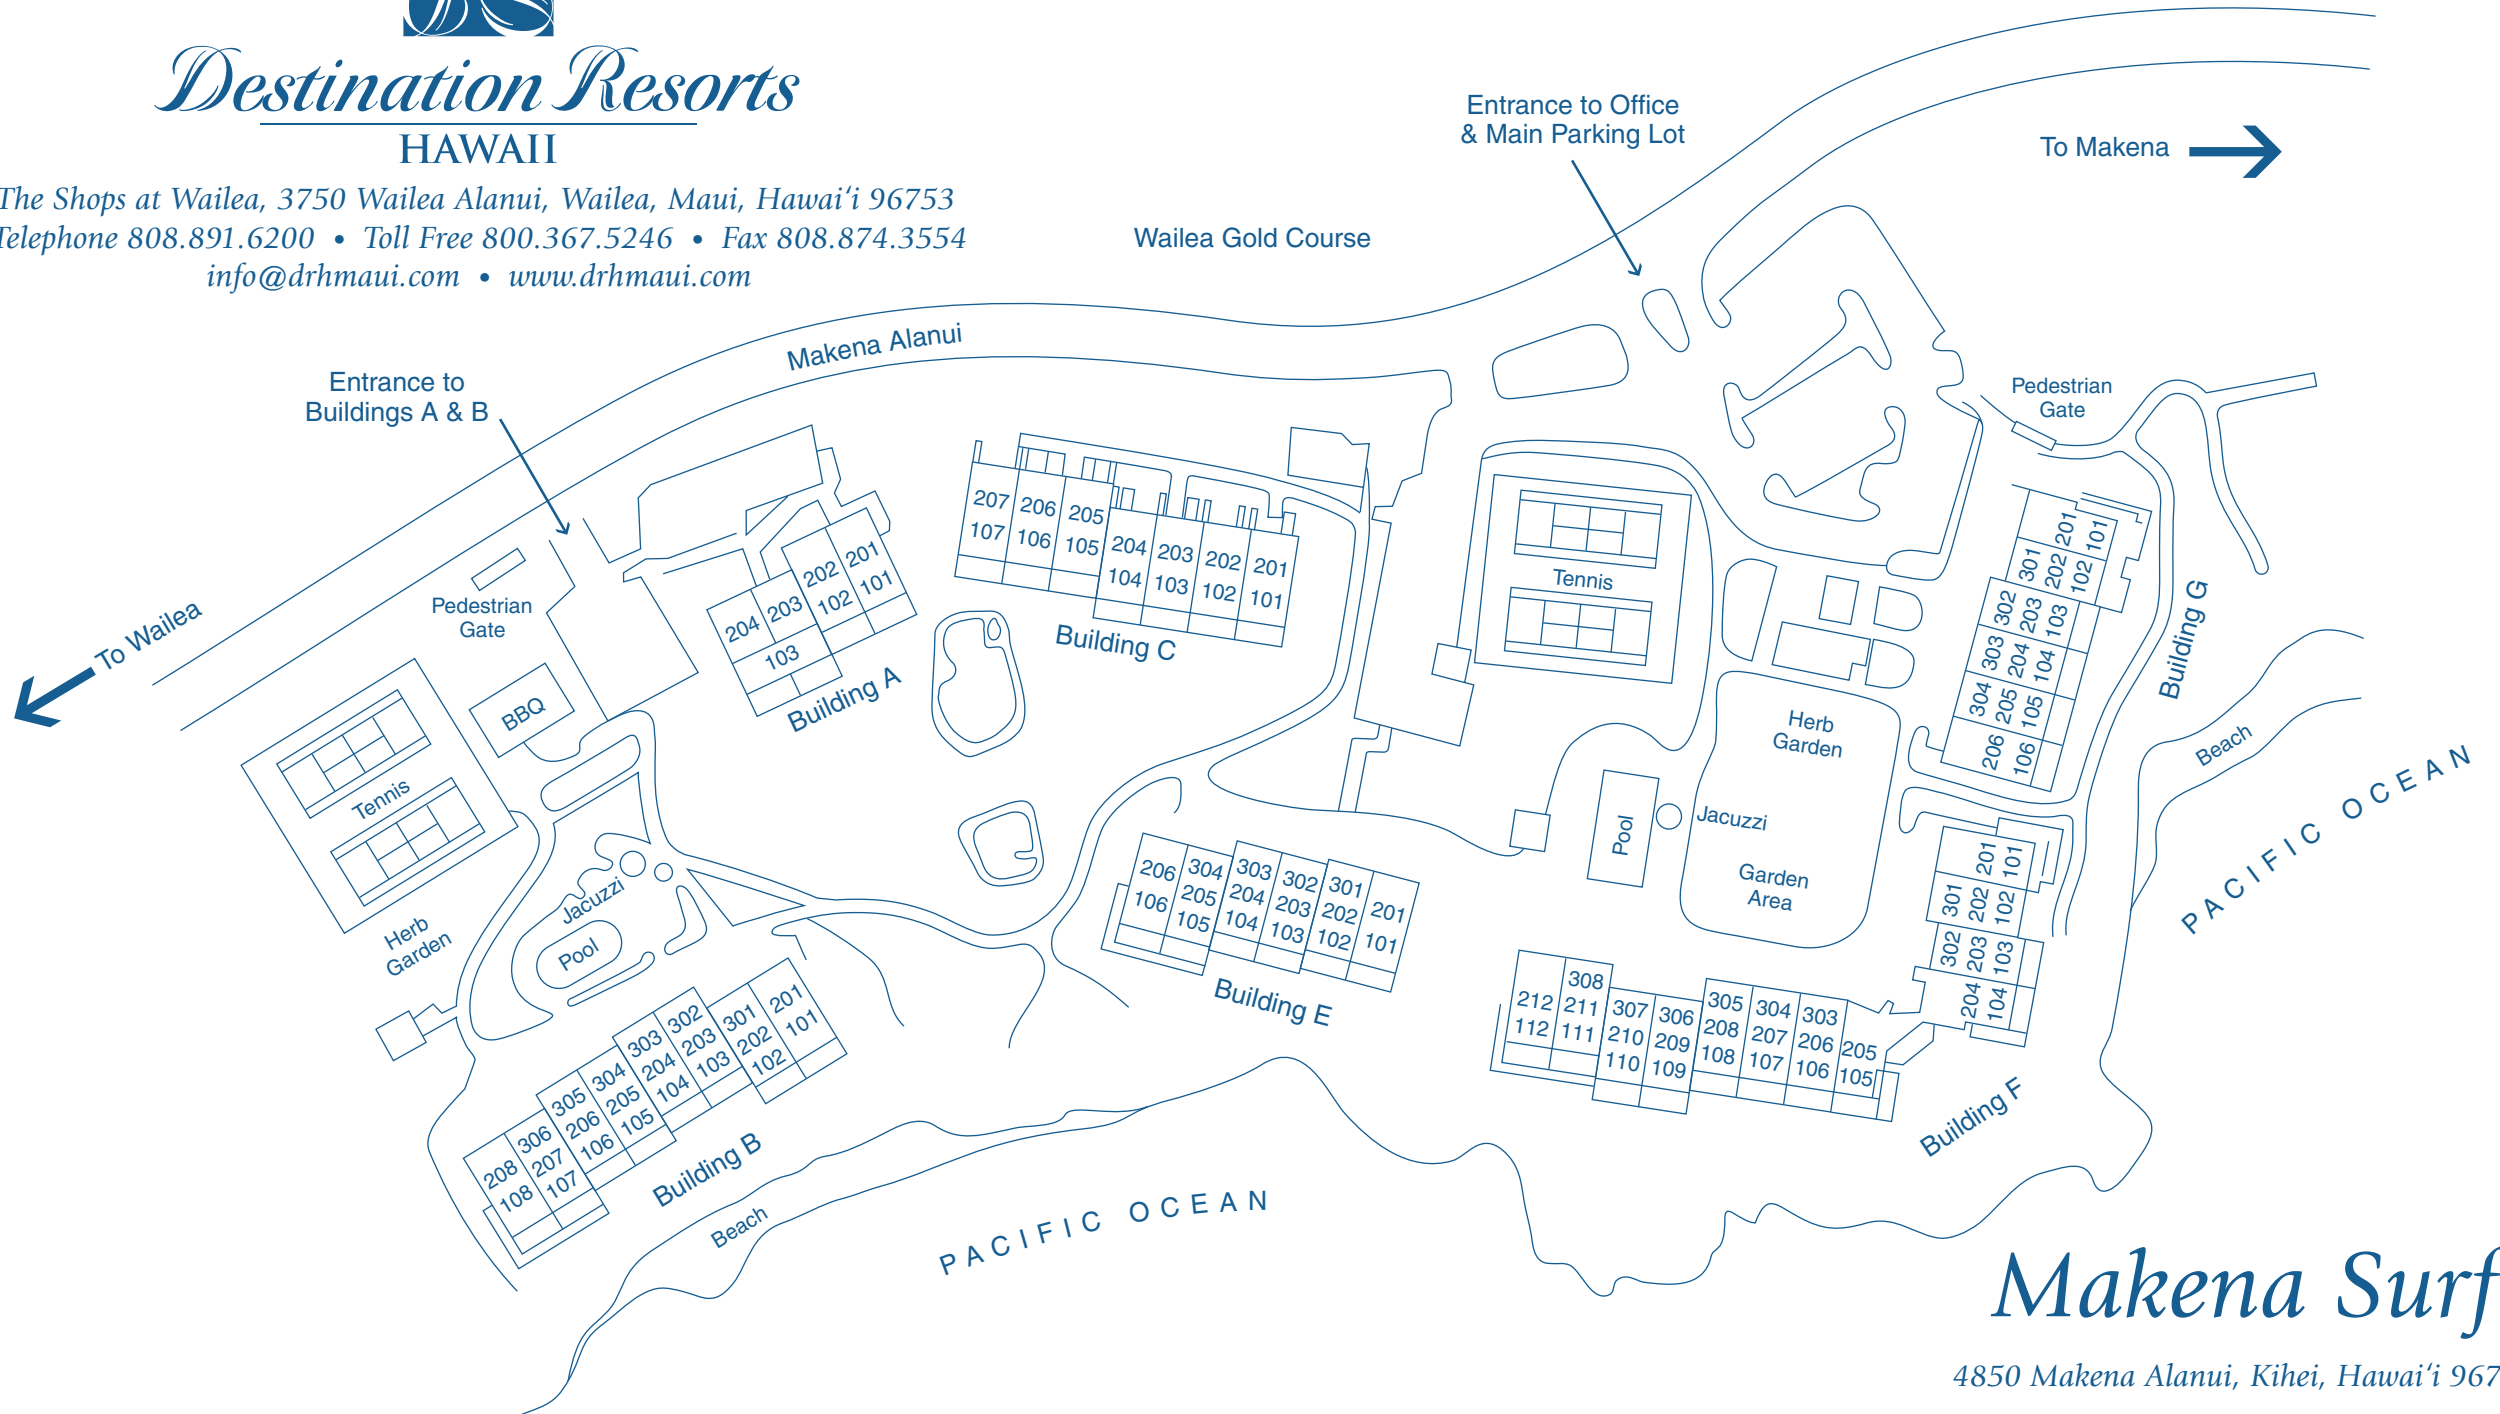

Destination Resorts

HAWAII

The Shops at Wailea, 3750 Wailea Alanui, Wailea, Maui, Hawai'i 96753
Telephone 808.891.6200 • Toll Free 800.367.5246 • Fax 808.874.3554
info@drhmaui.com • www.drhmaui.com

Makena Surf

4850 Makena Alanui, Kihei, Hawai'i 96753